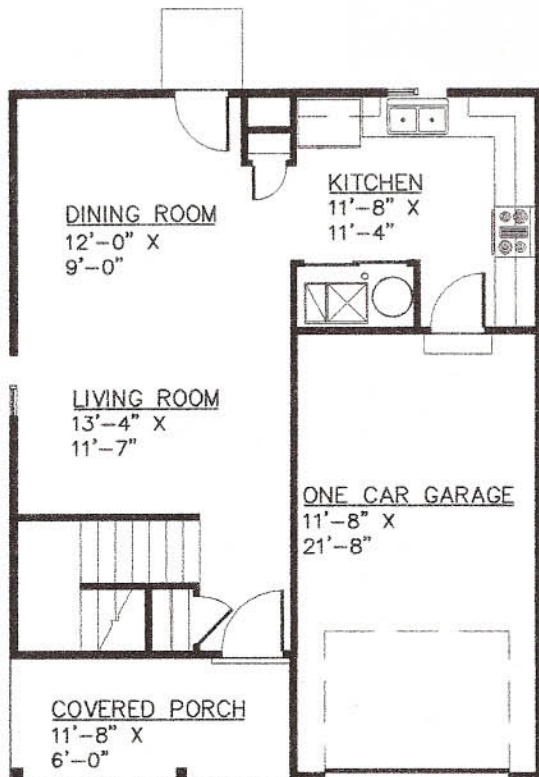

Gettysburg Commons Gettysburg Commons

Vicksburg Village

The Ashland

1,217 Sq. Ft.

\$123,900

Built by:
Cannon Builders, Inc.
P.O. Box 266
Troy, MO 63379
Phone: 636.462.8277
Fax: 636.528.2555

Offered by:
Sales Office
Wright City, Missouri
Phone: 636/ 745-7580
Fax: 636/ 745-7581