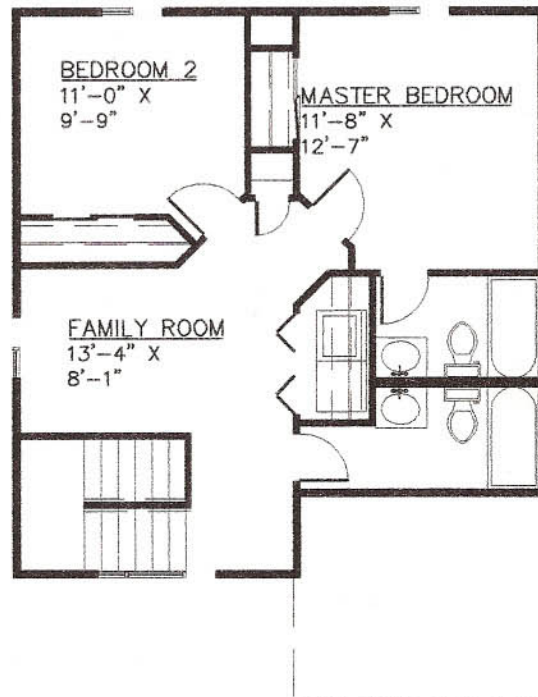

Gettysburg Commons Gettysburg Commons

Vicksburg Village

The Ashland

1,217 Sq. Ft.

\$123,900

Built by:
Cannon Builders, Inc.
P.O. Box 266
Troy, MO 63379
Phone: 636.462.8277
Fax: 636.528.2555

Offered by:
Sales Office
Wright City, Missouri
Phone: 636/ 745-7580
Fax: 636/ 745-7581