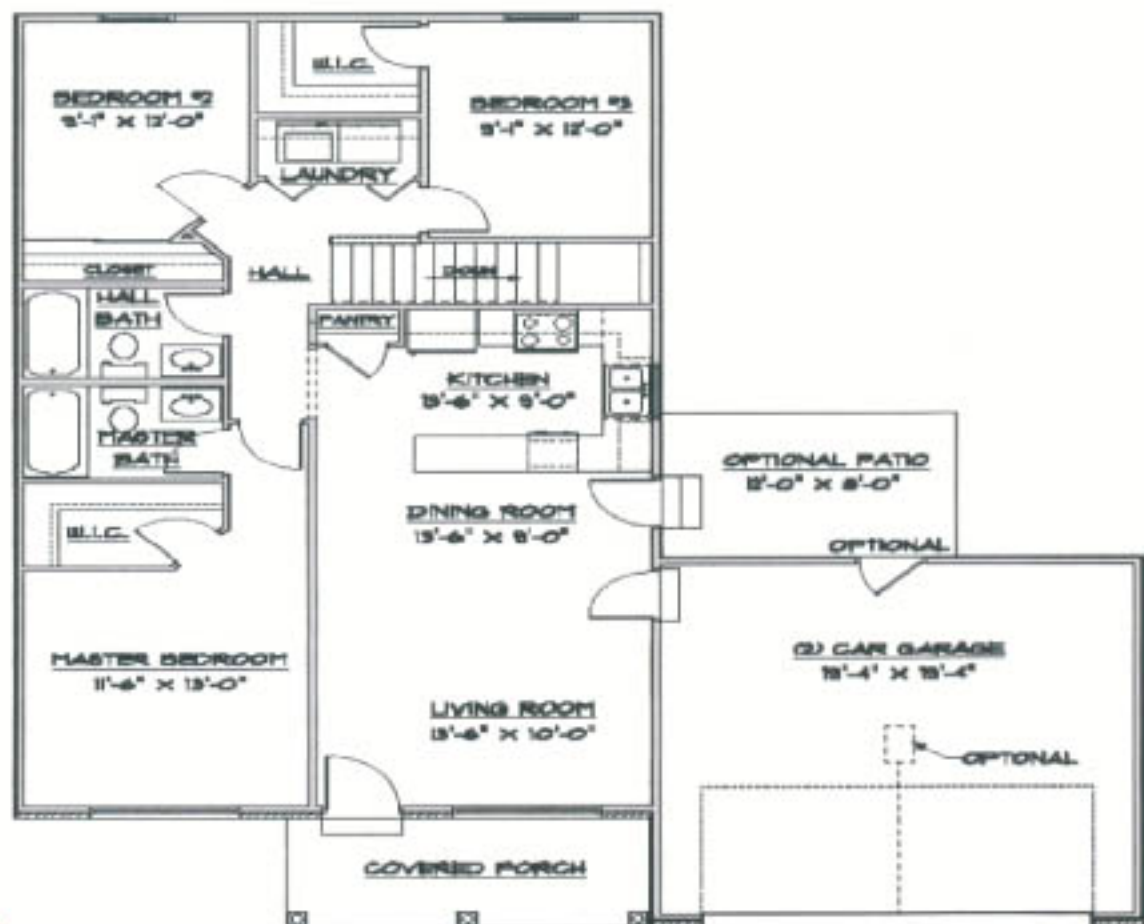

The Davenport

ELEVATION 'A'

ELEVATION 'B'

Built by:
Cannon Builders, Inc.
P.O. Box 266
Troy, MO 63379
Phone: 636.462.8277
Fax: 636.528.2555

Offered by:
Sales Office
Wright City, Missouri
Phone: 636/ 745-7580
Fax: 636/ 745-7581